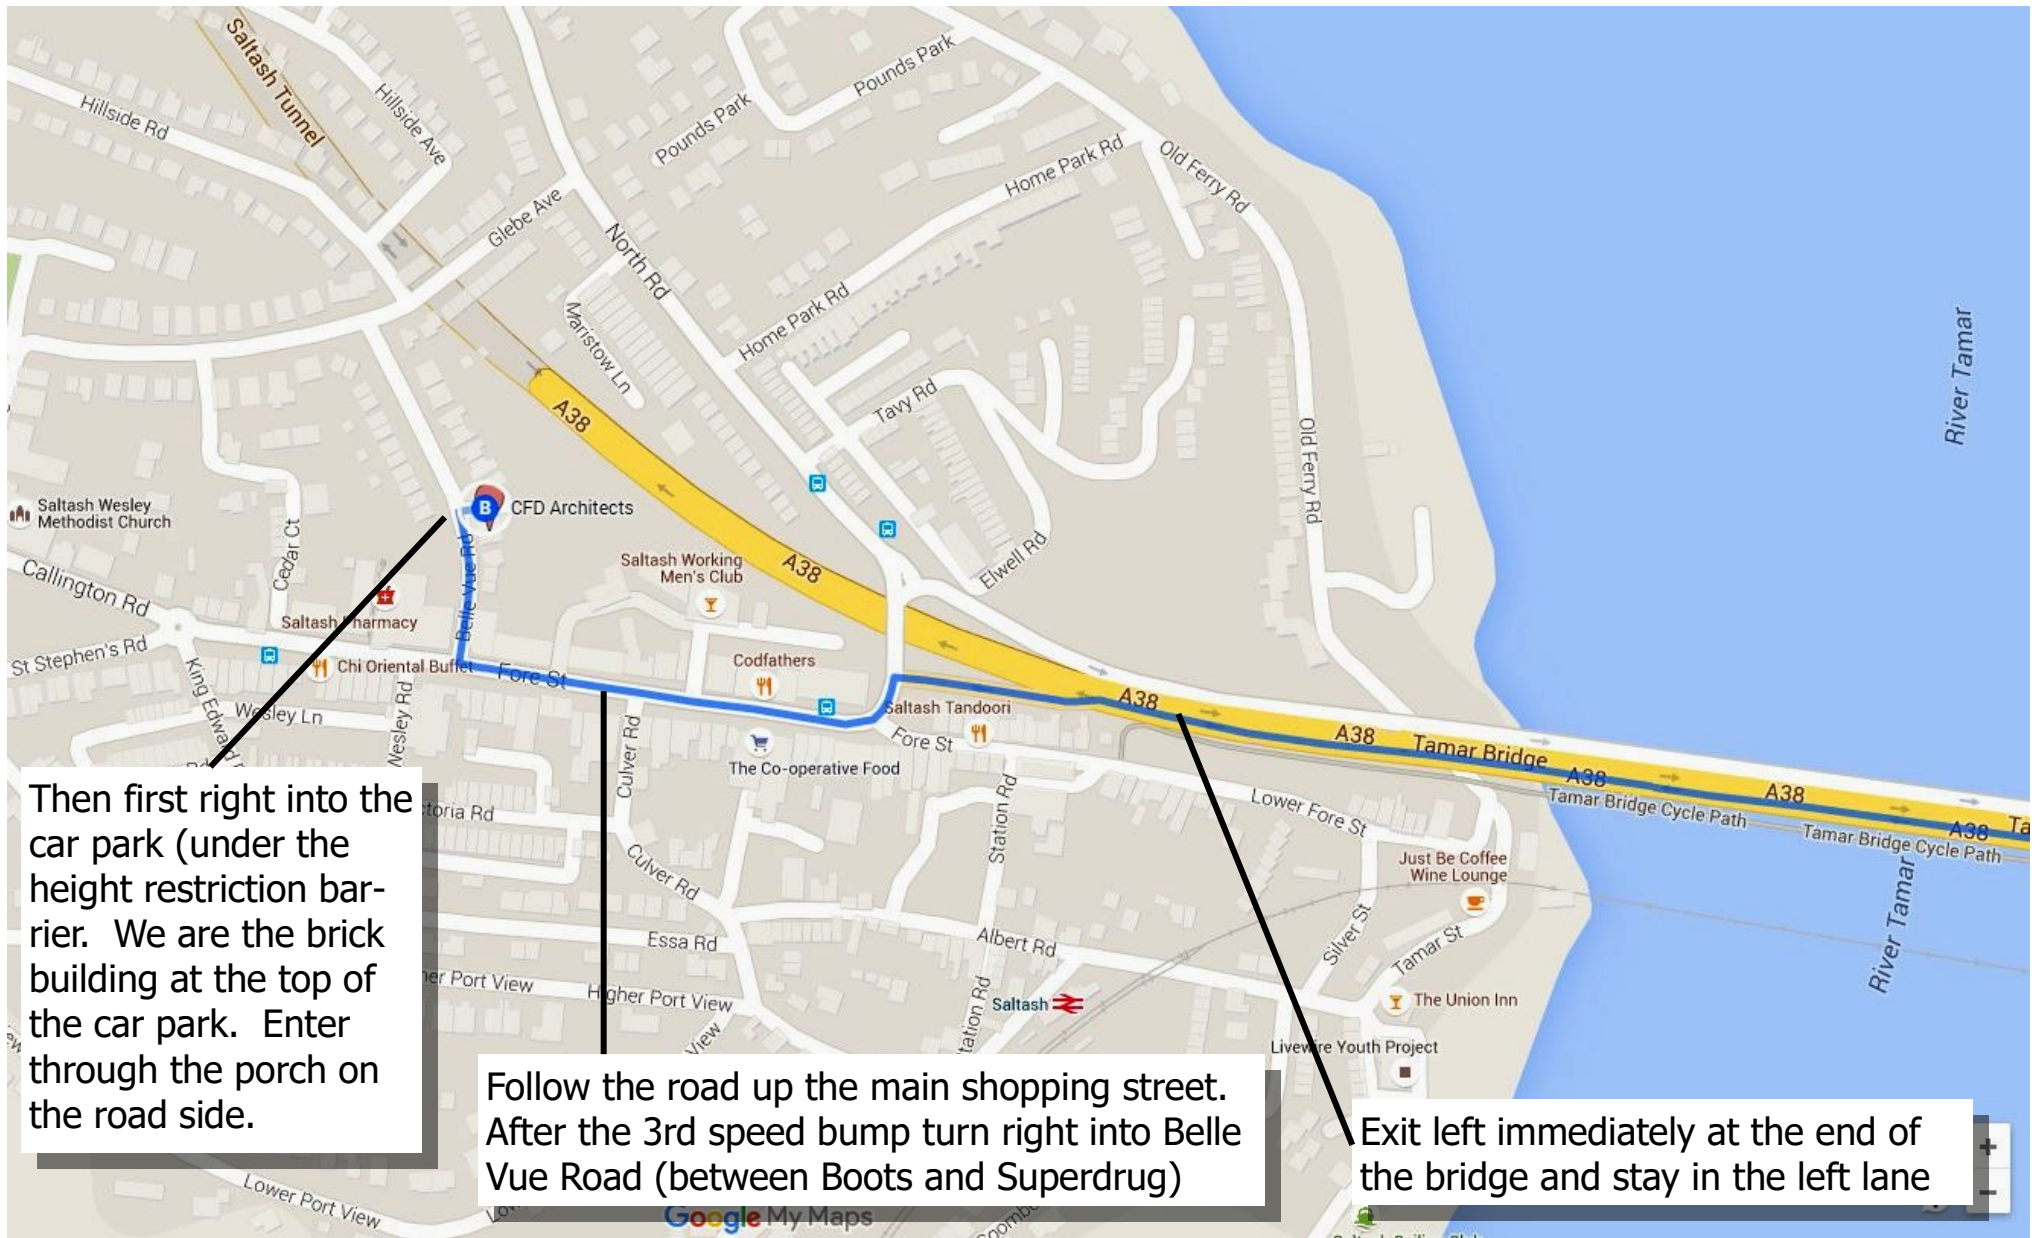

A38 from Liskeard and Carkeel roundabout

Then first right into the car park (under the height restriction barrier. We are the brick building at the top of the car park. Enter through the porch on the road side.)

Follow the road up the main shopping street. After the 3rd speed bump turn right into Belle Vue Road (between Boots and Superdrug)

Exit left immediately at the end of the bridge and stay in the left lane